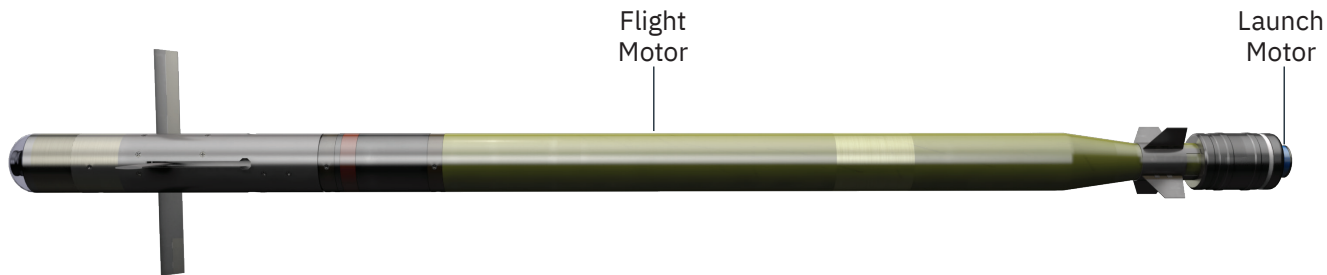

FIM-92 STINGER MISSILE

The Raytheon-produced Stinger missile is launched by a small launch motor that pushes it a safe distance from the operator before engaging the main flight motor. Aerojet Rocketdyne provides both solid propellant rocket motors.