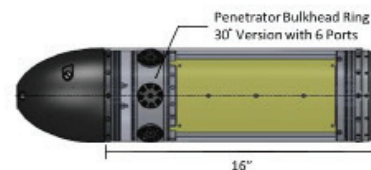

EP16 Payload Section

EP10 Payload Section