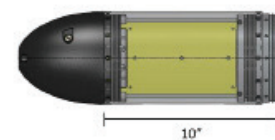

EP10 Payload Section

t 508 678 0550
IVER.sales@L3Harris.com

L3Harris.com