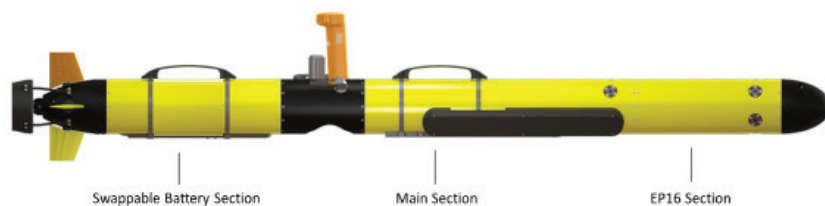

## Iver3 EP Expandable Payload

The Iver3 EP family of open system AUVs incorporates all of the standard Iver3 features along with options for added forward payload sections and an intuitive API for Remote Helm applications. The EP model is an open system where users can install their hardware and make software extensions to the vehicle without a custom design. L3Harris provides physical space inside the forward section for users electronics as well as hull penetrators to make connections to external sensors and provide access to the ambient environment.

MODELS AVAILABLE	IVER3 EP	IVER3 EP10	IVER3 EP16
Forward Section	-	10" Forward Section	16" Forward Section
External Ports	-	-	6 External Ports
2nd CPU (Remote Helm)	Included in Main Section	Included	Included

The Remote Helm design model includes a separate CPU, which allows users to install their own operating system of choice, that can connect to both the frontseat control CPU and the EP section equipment. The second CPU communicates with the Iver3 control CPU through a serial port via a comprehensive set of commands for Remote Helm control. The user applications are wide ranging, spanning hardware and software development, including custom behaviors using ROS, MOOS-IvP and other architectures.

Several voltages of power, serial and Ethernet connections, and bulkhead penetrator plugs are provided to maximize interoperability. A convenient and removable backplane plate is mounted in the EP section to serve as a fixed mounting location for user-configured sensors and equipment.