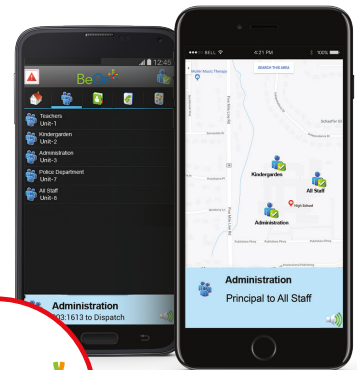

- > Works wherever you have a cellular data signal or Wi-Fi®—regardless of the carrier
- > Delivers encrypted text, voice or group communications
- > Built-in GPS quickly locates teachers and staff
- > No additional equipment needed—staff members connect using their Apple®, Android™ or Windows® smart phone
- > Easy to use and requires minimal training

FITS AFFORDABLY INTO CONSTRAINED ANNUAL BUDGETS

Teachers and staff can add the BeOn app to their assigned or personal smart phone, reducing the need to build-out a radio system or purchase additional equipment.

L3HARRIS XL RADIOS FOR EVEN GREATER CONNECTIVITY

For staff who need enhanced functionality, consider the L3Harris XL FAMILY of radios. Trusted by First Responders around the world, the XL-200P and XL-185P provide more ways to connect, including integration with BeOn. Users get loud, clear audio, a slim, easy-to-handle design and outstanding features:

- > Operating on VHF, UHF and 700/800 MHz frequencies, the XL FAMILY merges LMR voice with voice and data over Wi-Fi®, Bluetooth® and Cellular/LTE
- > 10-hour battery life
- > Secure, encrypted communications

To learn more about school safety solutions, talk to your L3Harris representative or connect with us online at www.L3Harris.com