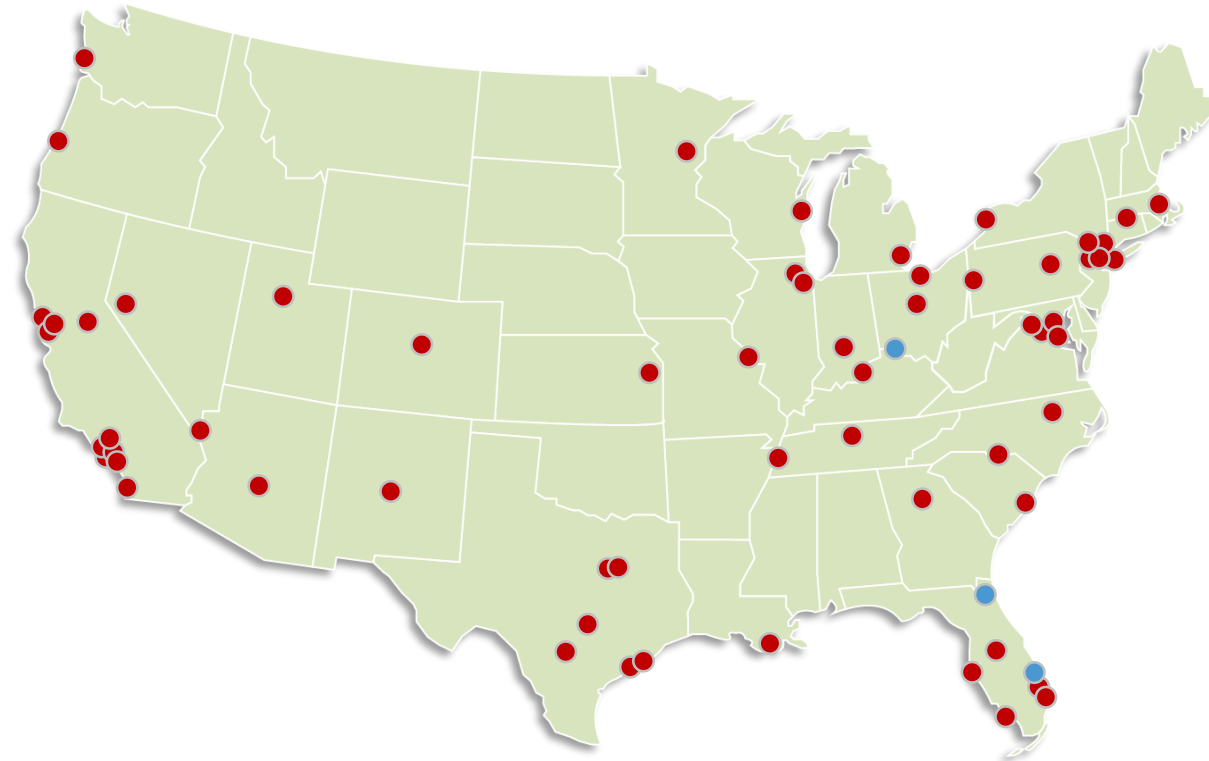

CPDLC DCL Airports

SITE ID	AIRPORT NAME
KABQ	Albuquerque International Sunport
KADW	Joint Base Andrews
KATL	Hartsfield-Jackson Atlanta International
KAUS	Austin-Bergstrom International
KBDL	Bradley International
KBNA	Nashville International
KBOS	General Edward Lawrence Logan International
KBUF	Buffalo Niagara International
KBUR	Bob Hope Airport
KBWI	Baltimore-Washington International
KCHS	Charleston Air Force Base/International
KCLE	Cleveland Hopkins International
KCLT	Charlotte Douglas International
KCMH	John Glenn Columbus International
KDAL	Dallas Love Field
KDCA	Ronal Reagan Washington National
KDEN	Denver International
KDFW	Dallas/Fort Worth International
KDTW	Detroit Metropolitan
KEWR	Newark Liberty International
KFLL	Fort Lauderdale-Hollywood International
KHOU	William P. Hobby
KHPN	Westchester County
KIAD	Washington Dulles International
KIAH	George Bush Intercontinental
KIND	Indianapolis International
KJFK	John F. Kennedy International
KLAS	McCarran International
KLAX	Los Angeles International
KLGA	LaGuardia Airport
KMCI	Kansas City International

62 Operational DCL Airports

Coming Soon	
KPBI	Palm Beach International Airport
KCVG	Cincinnati/Northern Kentucky International Airport
KJAX	Jacksonville International Airport