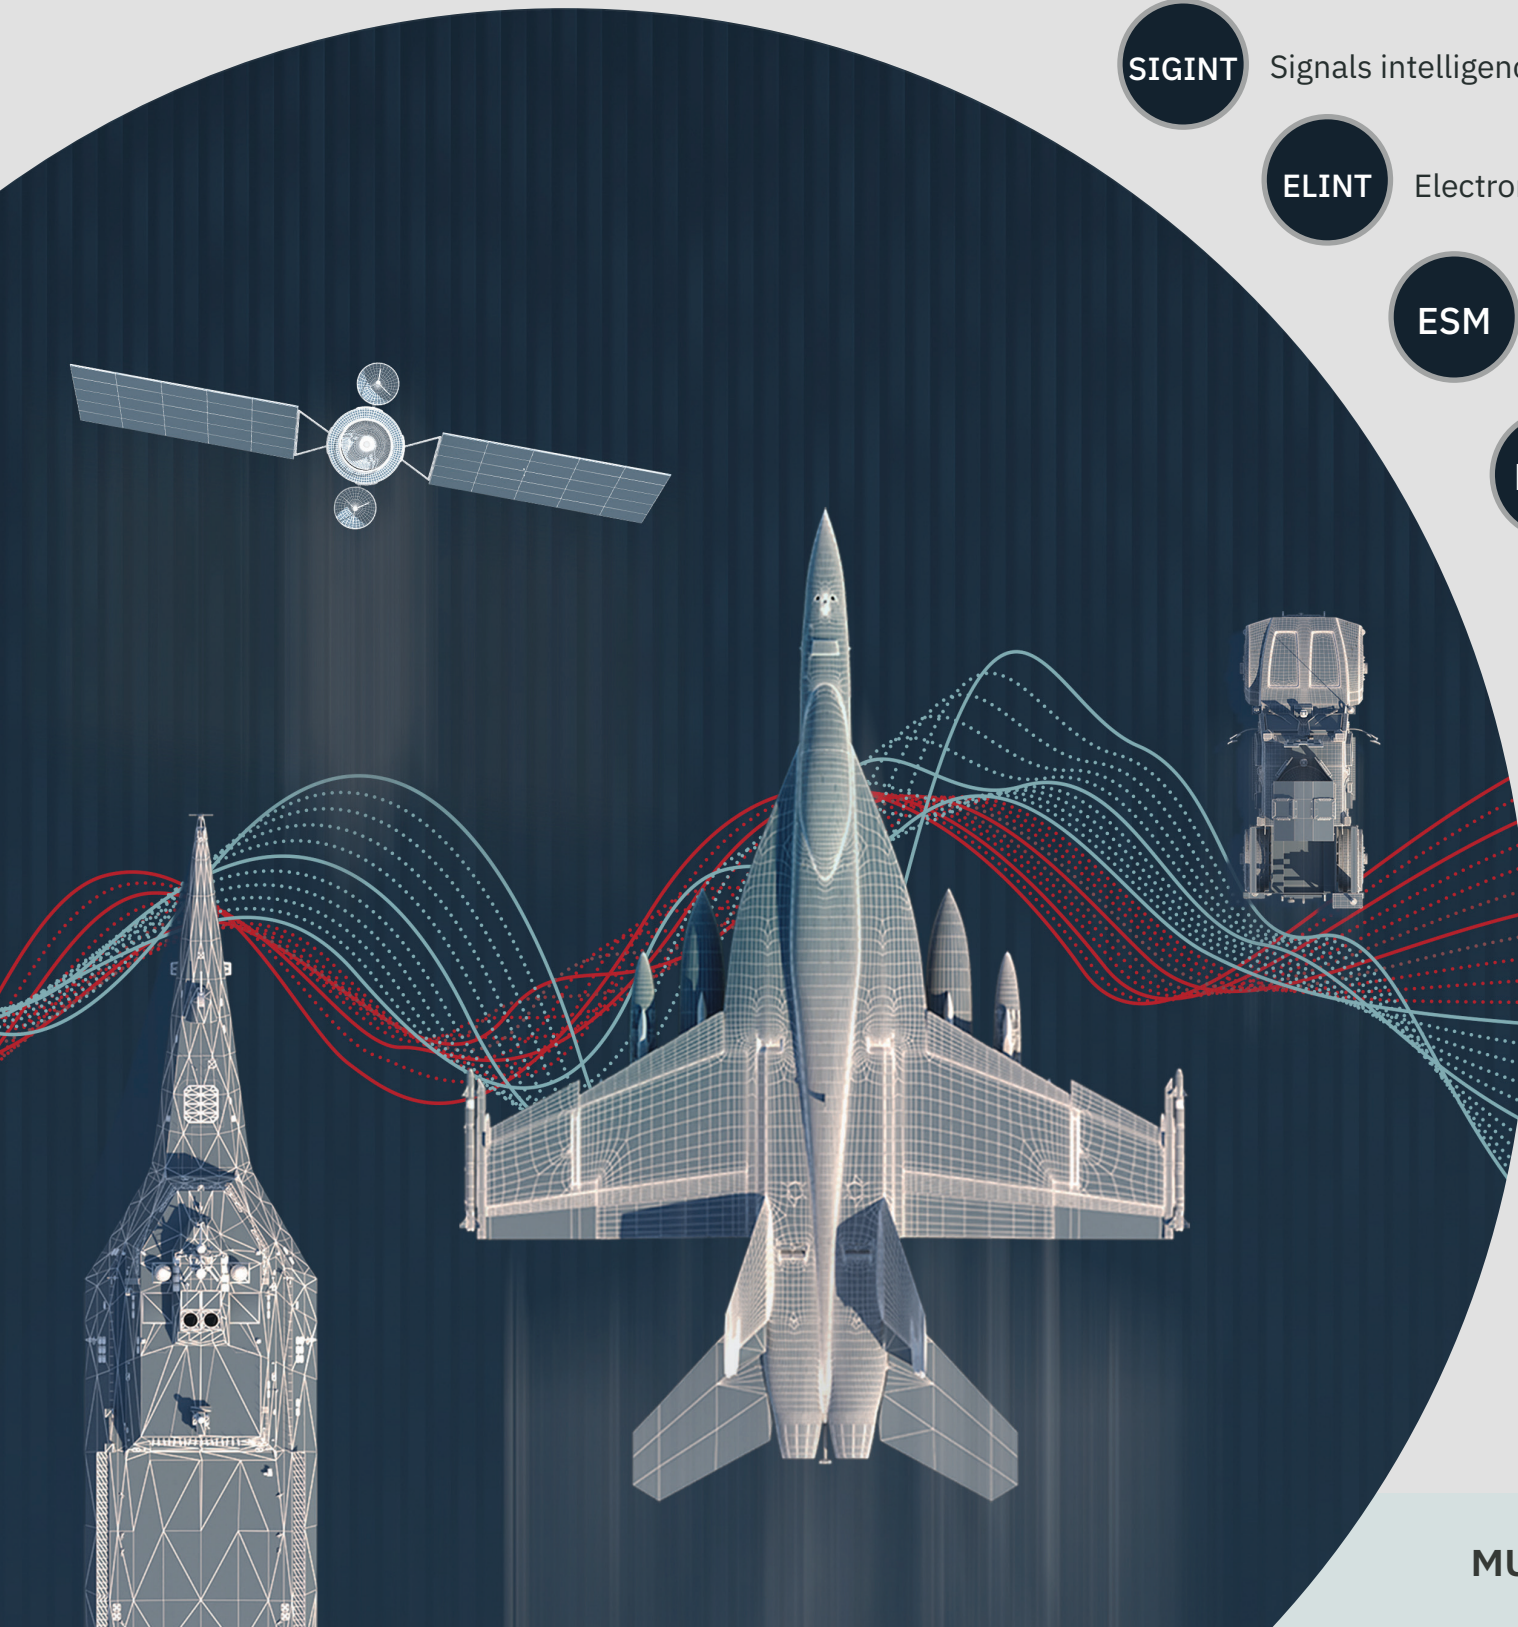

GLOBAL LEADER IN ELECTRONIC WARFARE

BROAD CAPABILITIES

L3Harris maximizes mission effectiveness by providing broad electronic warfare (EW) capabilities, which can be combined into multi-function solutions that accomplish more with less. Our capabilities include:

SIGINT Signals intelligence

ELINT Electronic intelligence

ESM Electronic support measures

RWR Radar warning receivers

DF Direction finding

ECM Electronic countermeasures

EA Electronic attack

EO/IR Electro-optical and infrared

ISR Intelligence, surveillance and reconnaissance

MULTI-FUNCTION

END-TO-END SOLUTIONS

As an EW prime, L3Harris delivers advanced, integrated EW solutions that protect warfighters against sophisticated emerging threats.